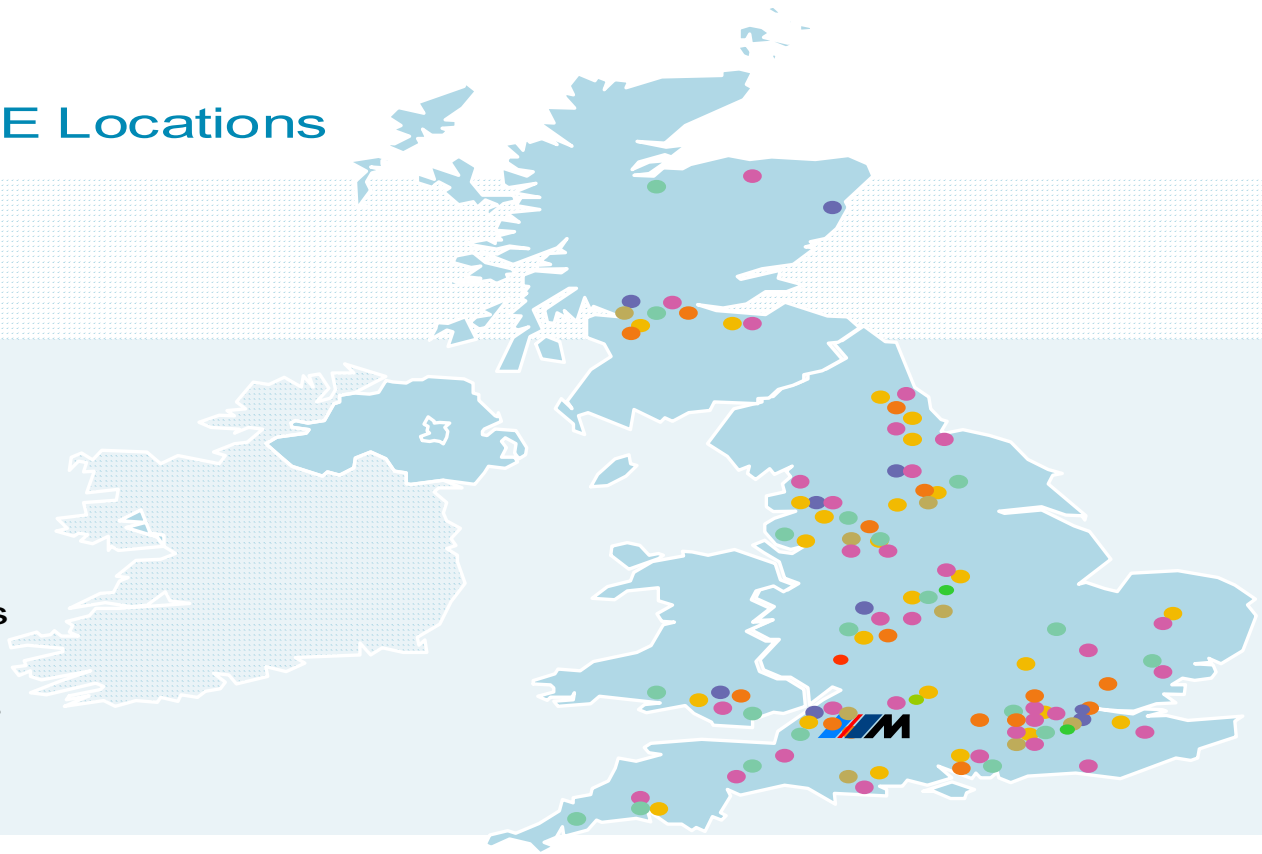

Introducing MITIE Group

an overview of our organisation

MITIE Locations

- Cleaning
- Engineering
- Property Services
- Engineering Maintenance
- Managed Services
- Security
- Business Services
- Landscape
- Pest Control
- Catering