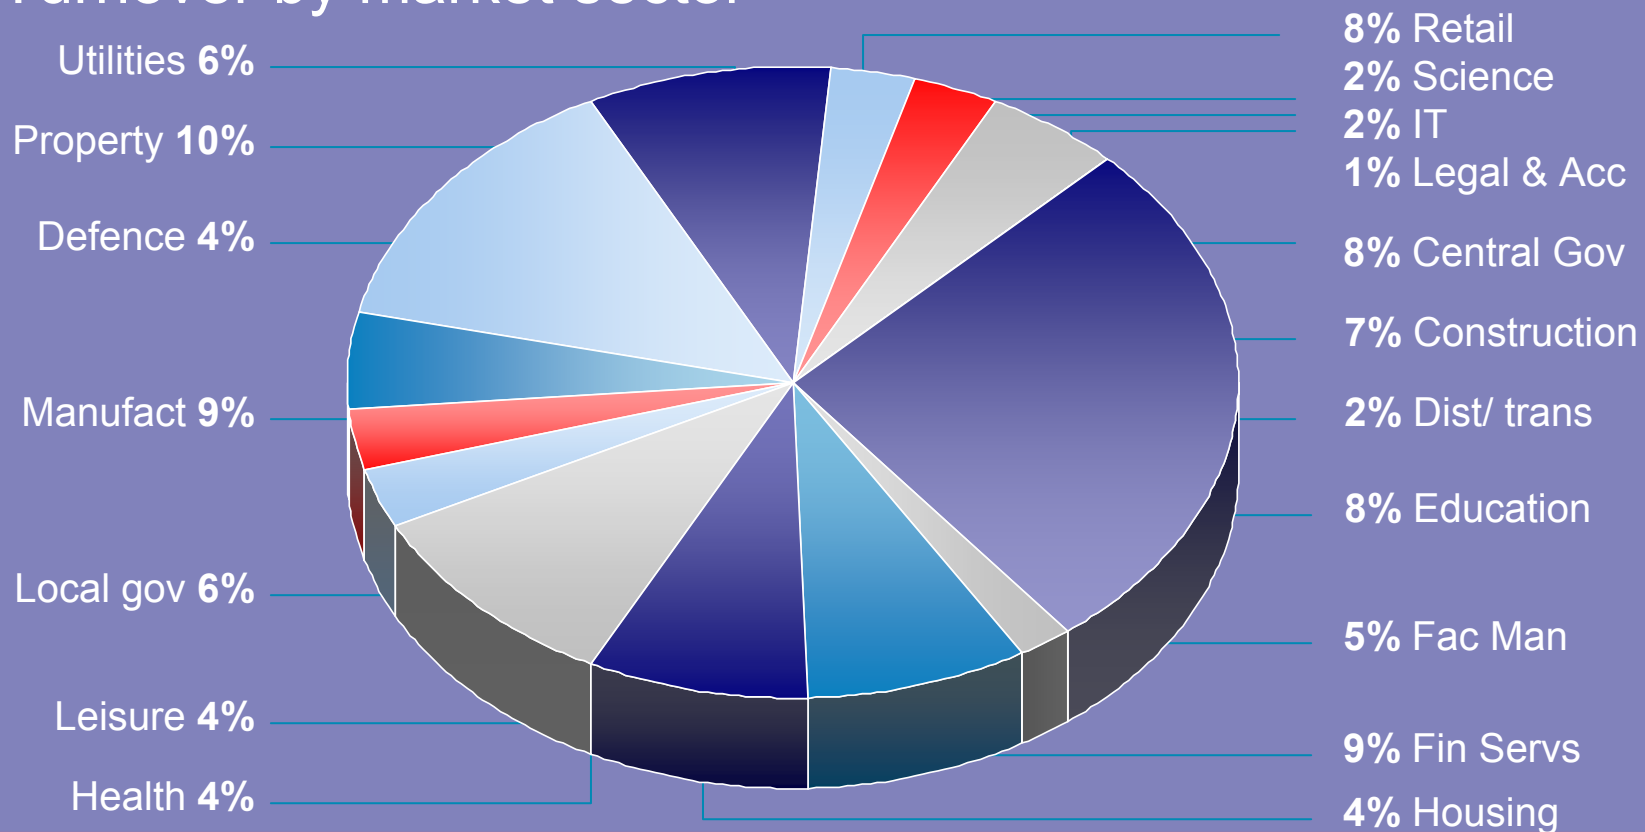

Investment

Equity

AND BECAUSE OF OUR OBSESSION WITH QUALITY:

- Quality Clients
- Quality People
- Quality Service
- Quality Earnings

Introducing MITIE Group

an overview of our organisation

MITIE employs 39,000 people, working from 161 offices, performing over 23,000 contracts a year

TURNOVER

Turnover by market sector

Engineering Services

Property Services

Support Services

- Managed Services
- Cleaning
- Engineering Maintenance
- Business Services
- Security
- Landscape
- Catering
- Pest Control